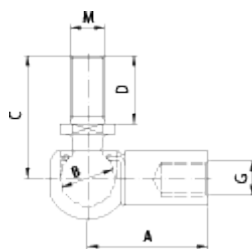

# Data Sheet

Article number: 04HWG30V2

Description: Stabilus Industry Line Kuglevinkel Stainless steel AISI303/304  
Type WG30V2 M8/Ø13

## Measures

---

A = 30  
B = 13  
C = 29  
G = M8  
MxD = M8x16